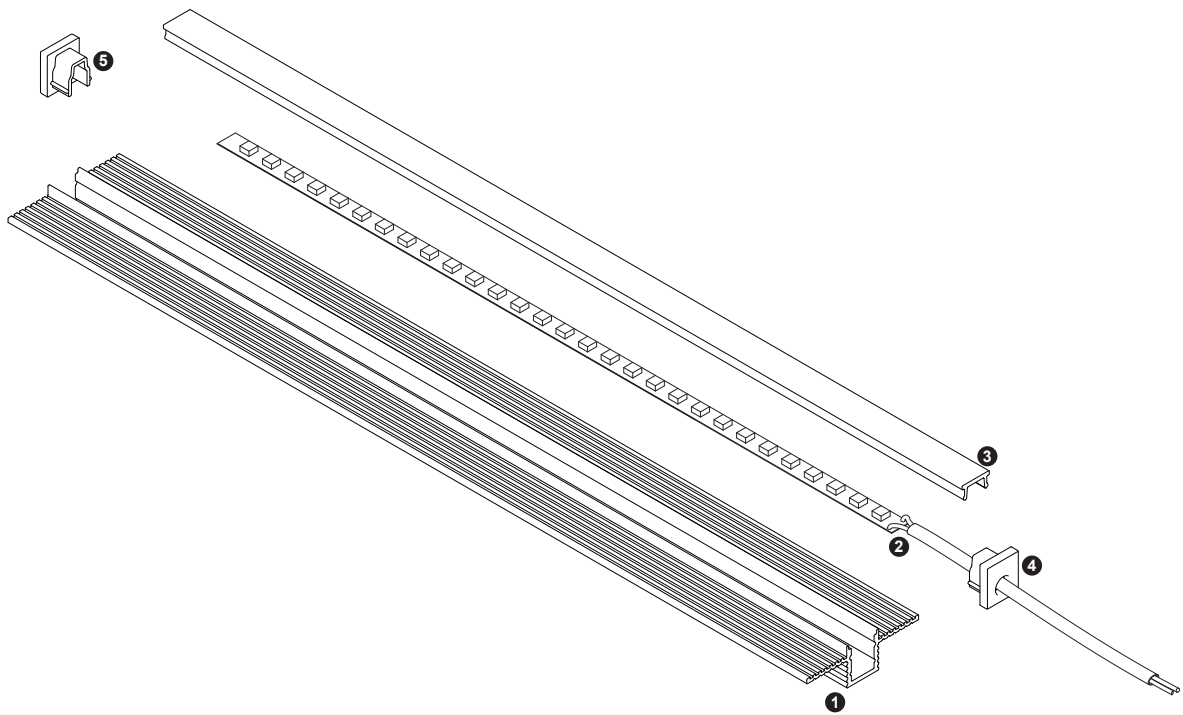

## Aluminium LED Profile

# LW-CT9

Available with 5mm wide strip

Unit:mm

	Name	Code	Material	Color	Others
①	Aluminum Profile	CT9	Aluminum	Silver / White / Black / RAL color	
②	LED strip	-	-	-	MAX. 19.2W/m
④	Endcap (with hole)	AS9-Cap-H	Plastic	Grey / White / Black	-
⑤	Endcap (without hole)	AS9-Cap	Plastic	Grey / White / Black	-